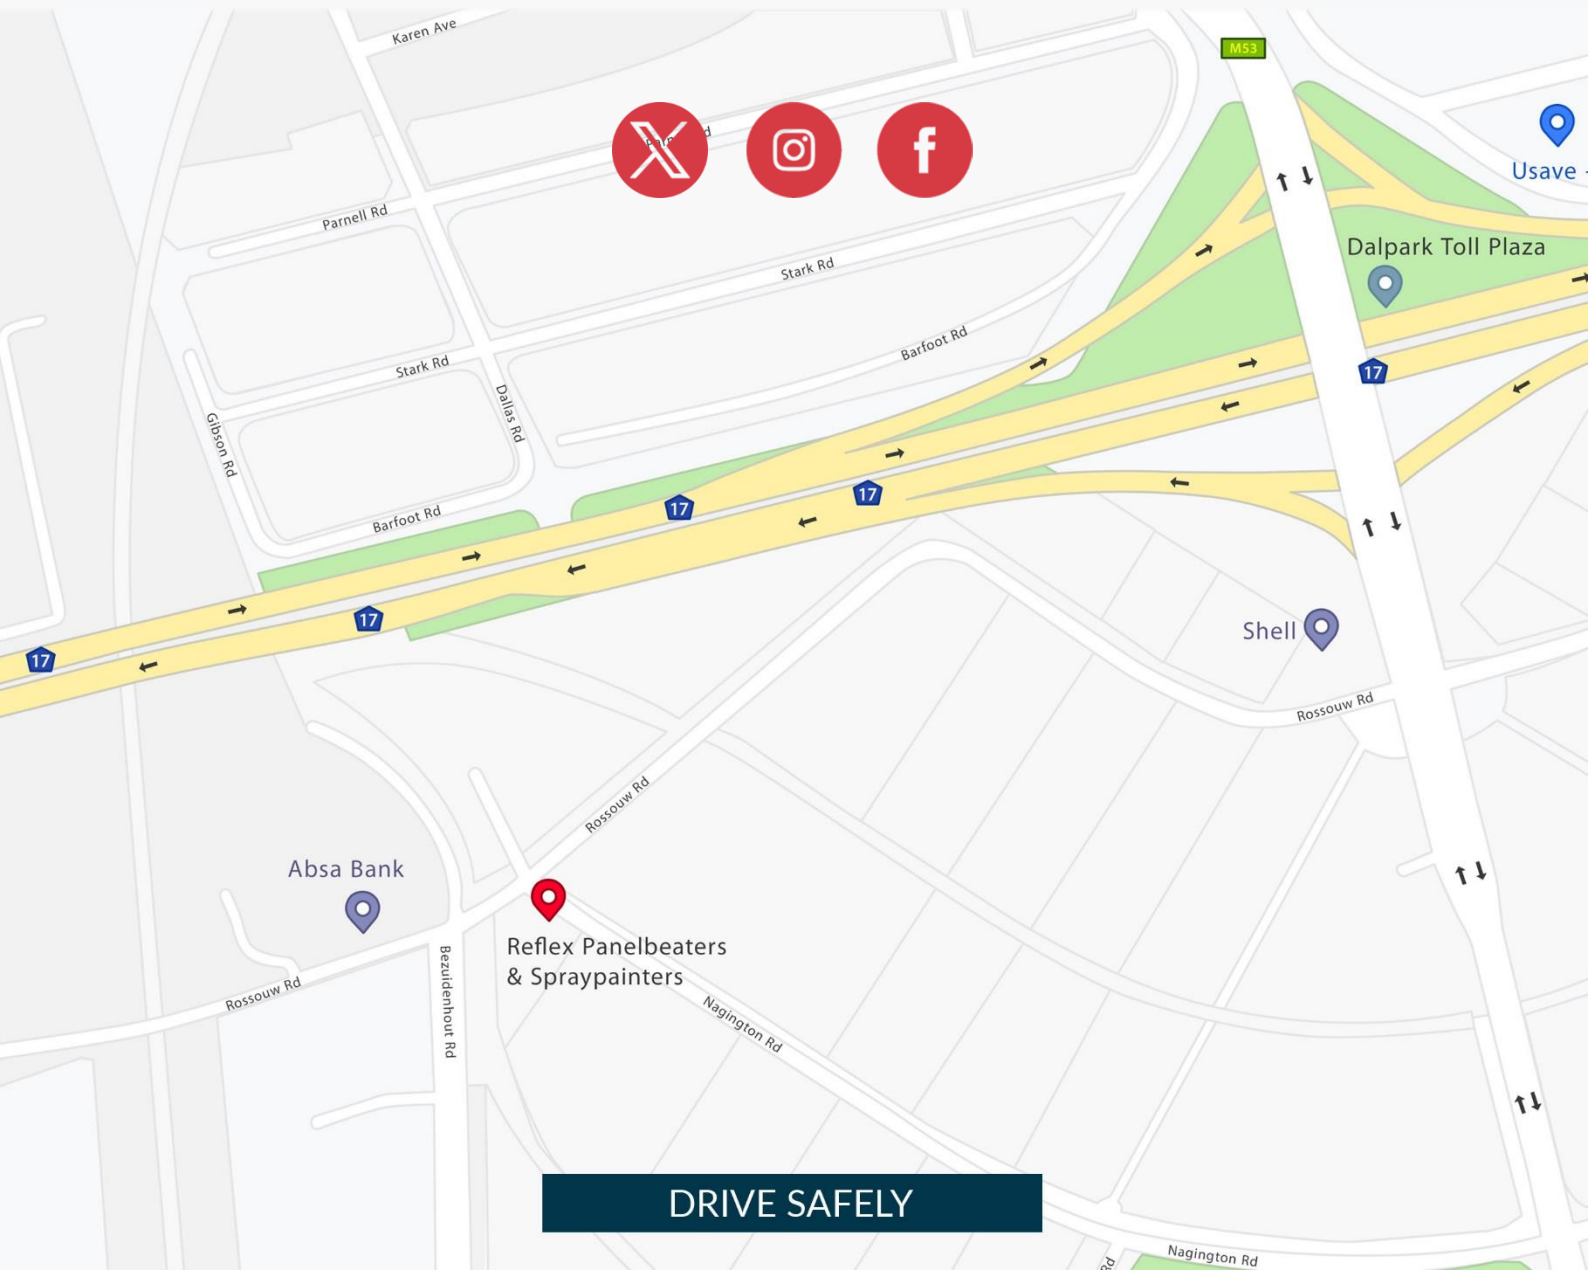

Corner Rossouw & Nagington Rds, Wadeville, 1407

011 824 4791 / 082 652 4791 / 083 656 4792

reflexpb@netactive.co.za

www.reflexpanelbeaters.co.za

Towing 24/7 Roadside Assistance
Carlos Pataco 082 652 4791

DRIVE SAFELY